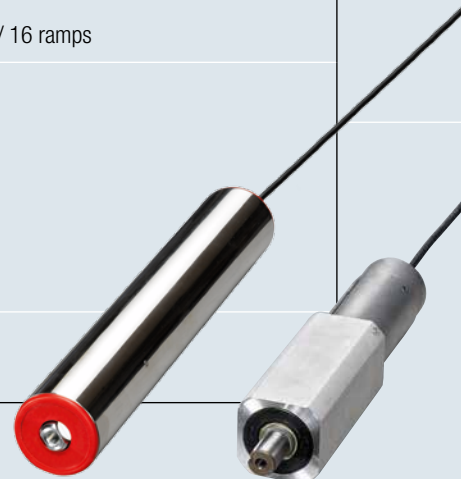

Technical data

Gearmotor

	Driven roller, ECR-type ECDriveS®	Gearmotor, ECG-type ECDriveS®
Gear unit ratios i	11	9
Max. velocity	0.04 – 5 m/s	8.5 – 645 rpm
Max. starting torque Nm	21	32
Nominal current A	2.5	
Maximum current A	8	
Degree of protection	IP54 (IP66 optional)	
Temperature range	-10 – 40 °C (-30 °C optional)	

Electronics

	Direct fieldbus control, ECC-DFC-type ECDriveS®	Direct binary control, ECC-DBC-type ECDriveS®
Nominal voltage V	24	
Communication	Ethernet protocols: PROFINET, EtherNet/IP™, Modbus/TCP, EtherCAT®	3 DI + error output
Configuration	ECDriveS® PC-Tool ECShell	DIP switch 32 speeds / 16 ramps
Functions	– Precise ramps – Positioning – ZPA, FlexZone, merger, tracking – Torque-on-demand – Automatic configuration – Automatic sensor recognition – Diagnostics	
Degree of protection	IP54	IP20